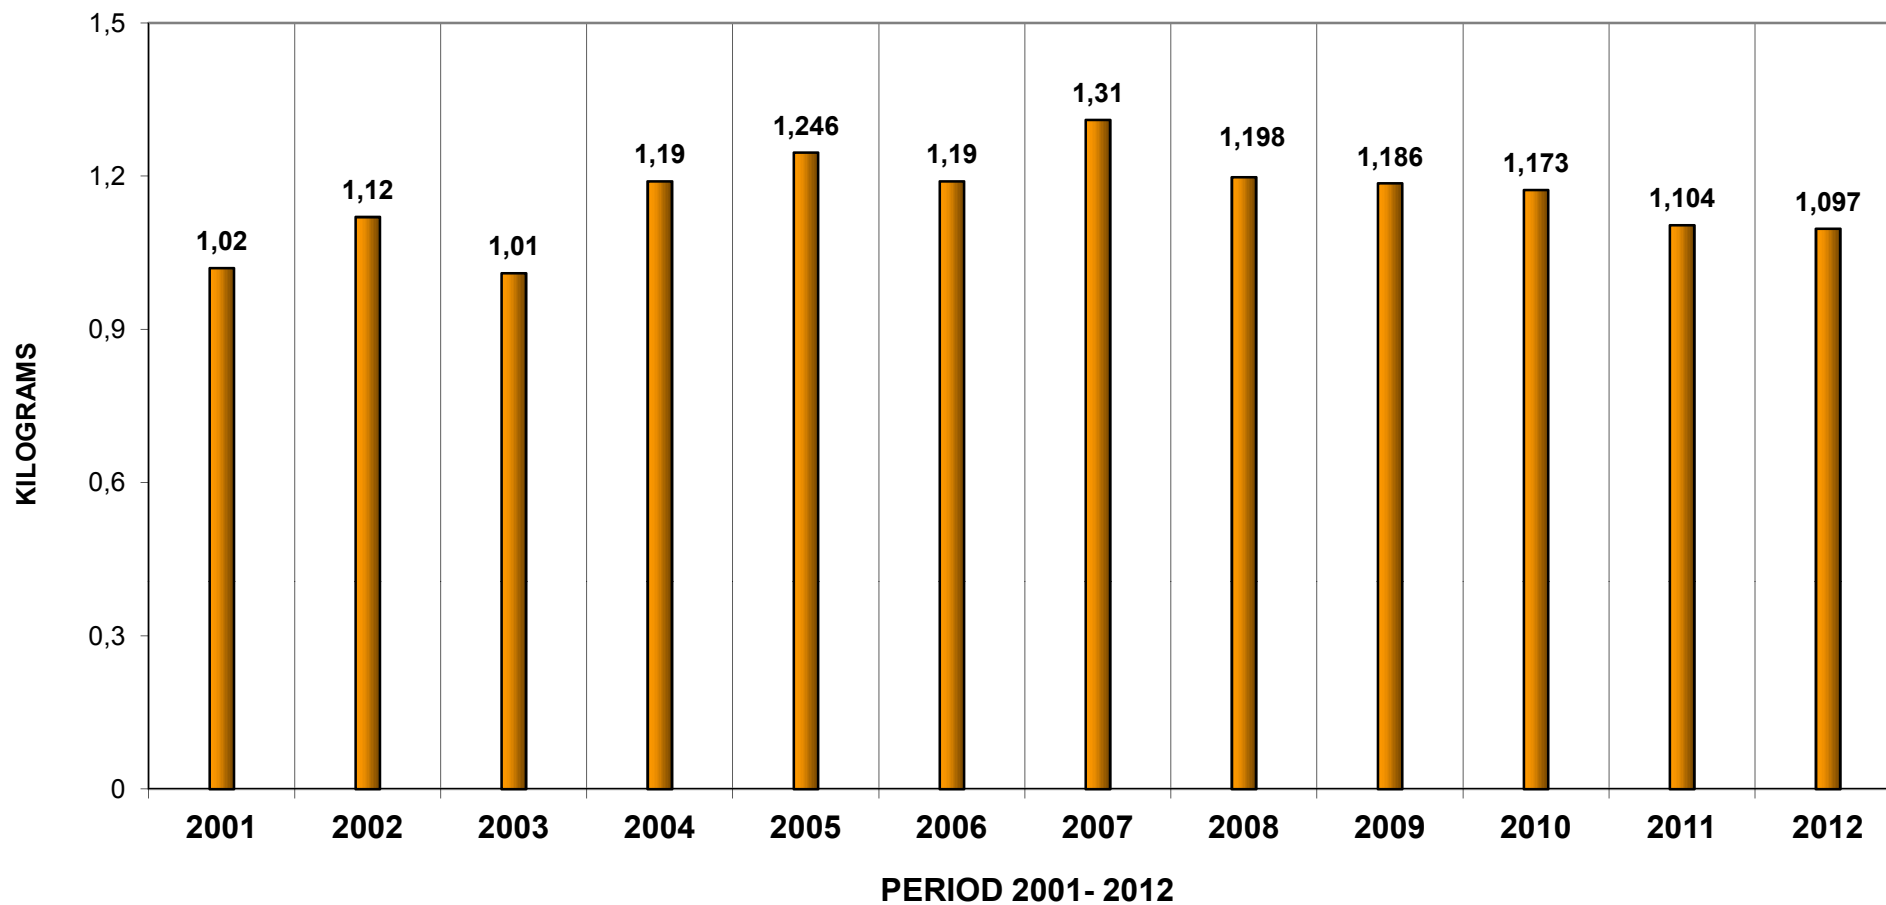

DAILY AVERAGE OF WASTE COLLECTED PER-CAPITA CONSORZIO SA/1

■ DAILY AVERAGE OF WASTE PER CAPITA CONSORZIO SA/1